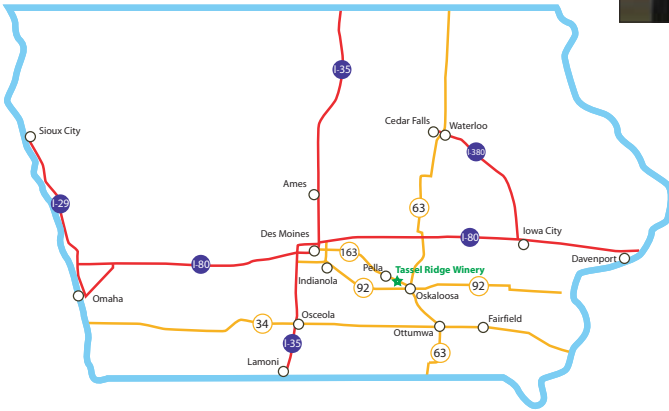

## Tassel Ridge Winery

*Tassel Ridge Wines...Simply extraordinary*

1681 220th Street • Leighton, Iowa 50143  
641.672.WINE (9463) • [www.tasselridge.com](http://www.tasselridge.com)

- Tour
- Taste
- Take Wine Home

# Finding us is even easier

1681 220th St • Leighton, IA 50143

Tassel Ridge Winery is located between Pella and Oskaloosa on the south side of Highway 163. We are 7 miles northwest of Oskaloosa, 9 miles southeast of Pella, and 53 miles southeast of Des Moines.